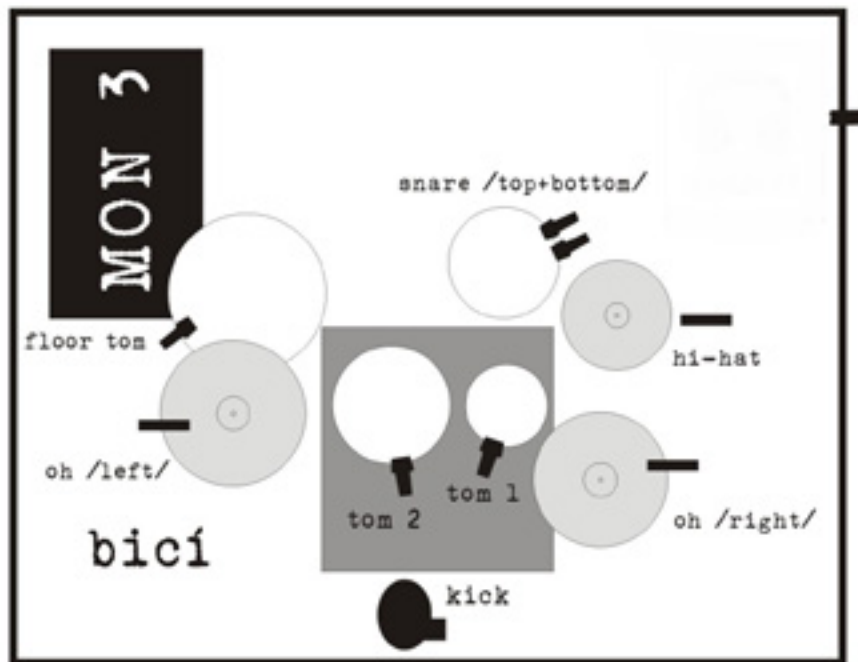

# STAGE PLAN

## UNPLUGGED

voc gt.

gt. line D.I. box

MON 1

MON 1

220 v

voc bass

bass line D.I. box